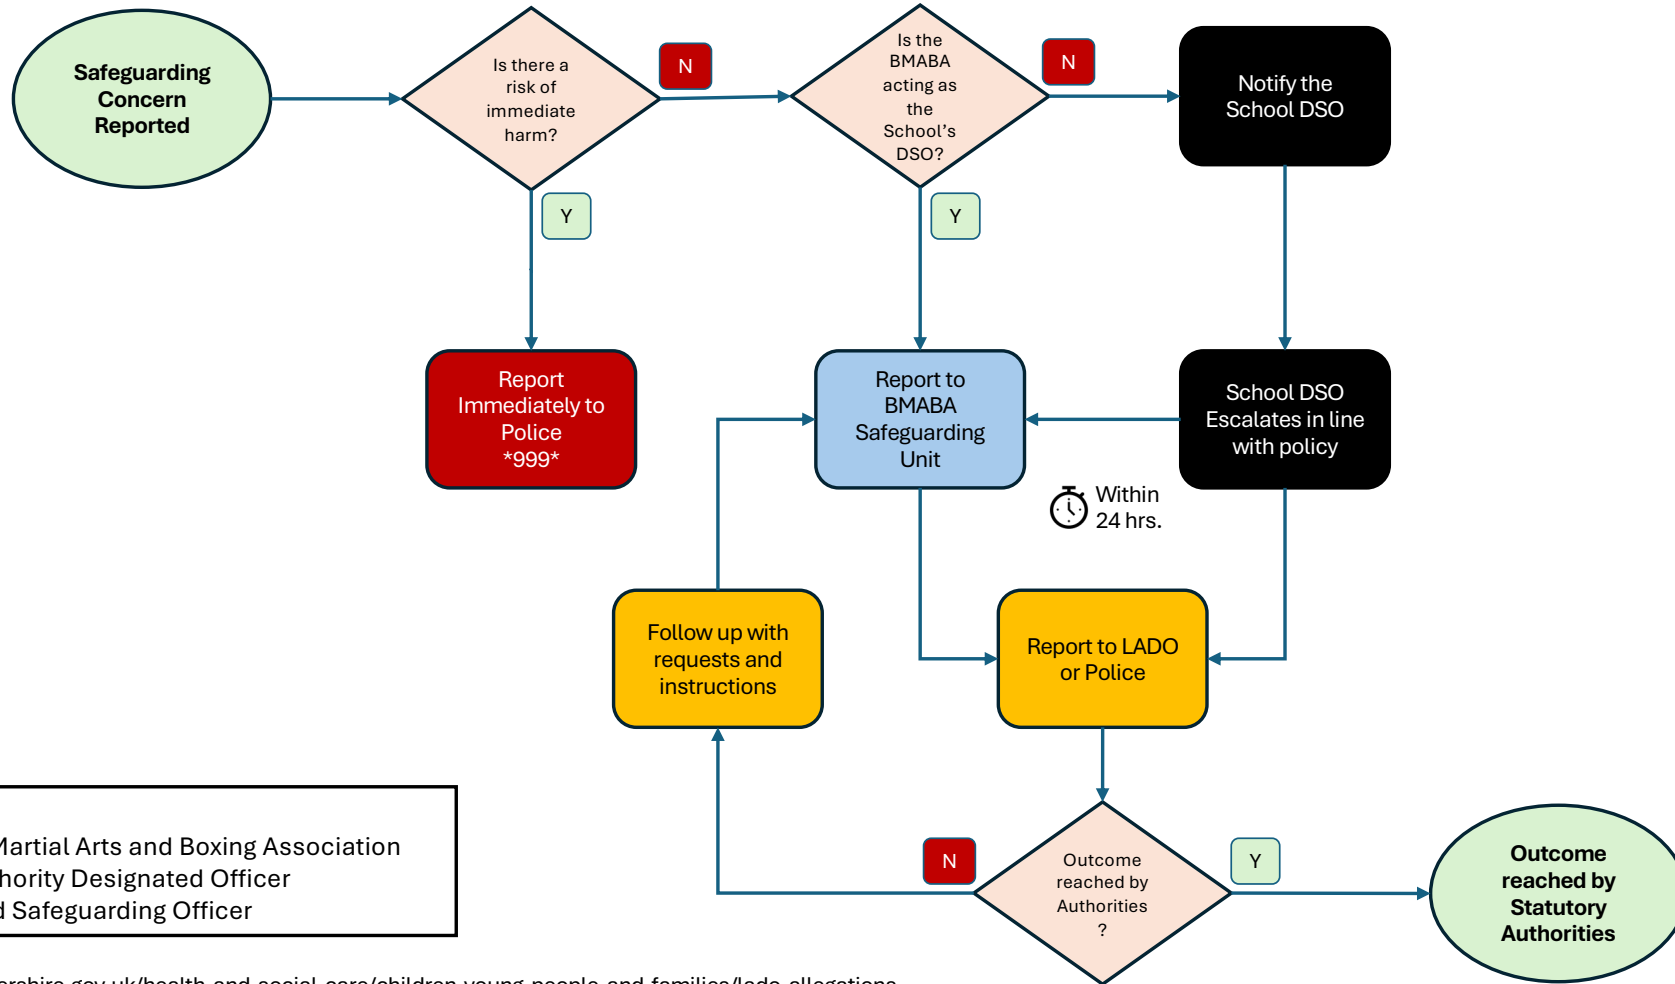

The Wing Chun Collective – Safeguarding Escalation Flow Chart

Abbreviations

BMABA: British Martial Arts and Boxing Association
LADO: Local Authority Designated Officer
DSO: Designated Safeguarding Officer